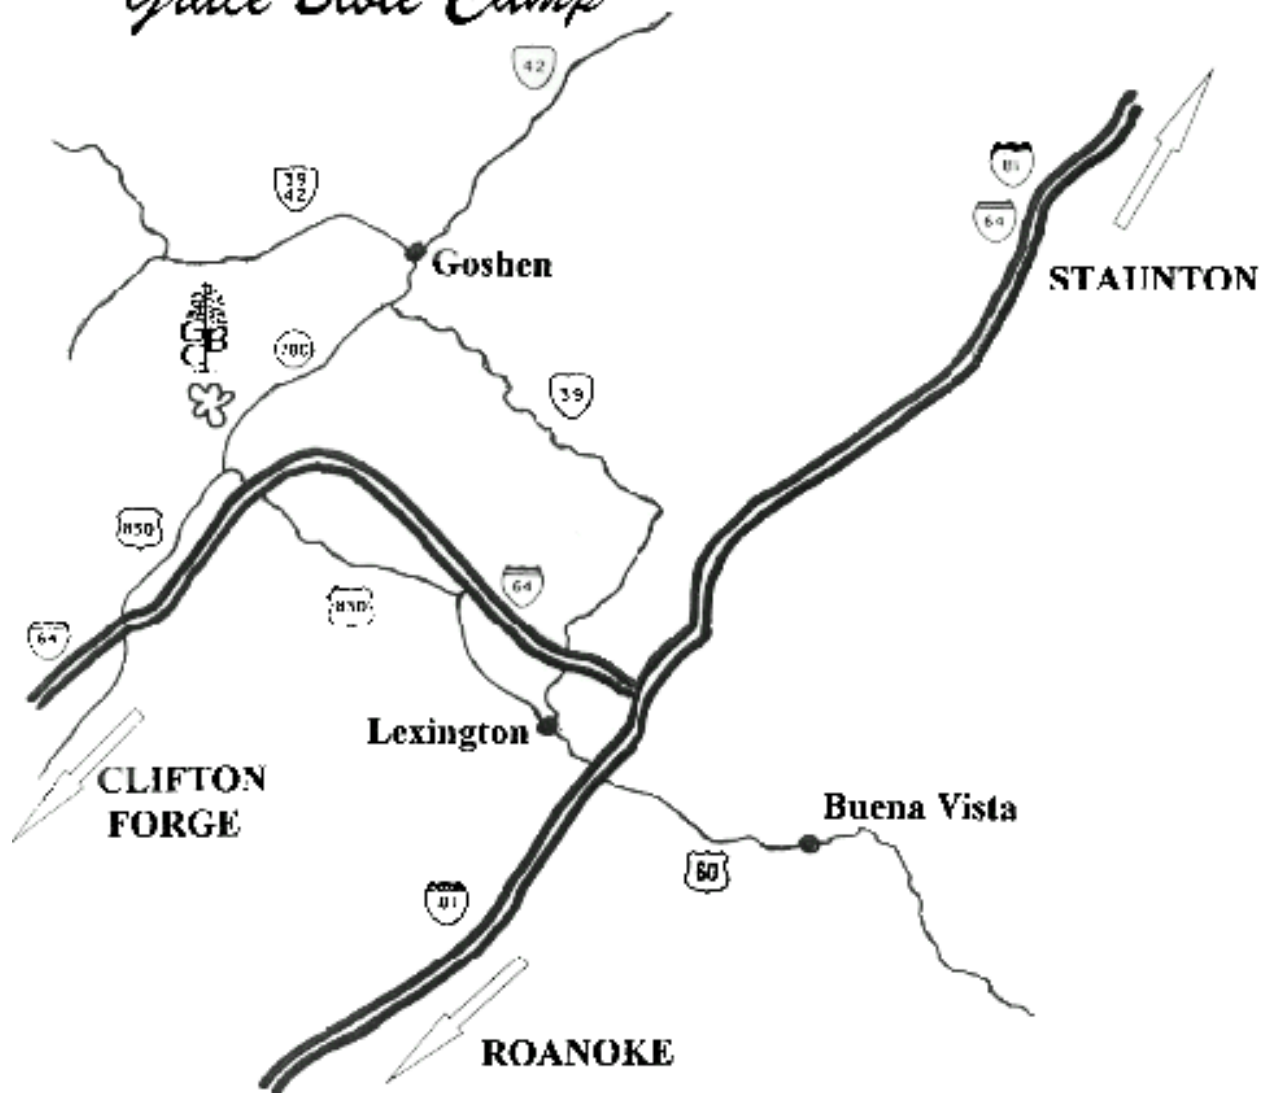

Grace Bible Camp

DIRECTIONS—

Grace Bible Camp is located 17 miles northwest of Lexington on Rt. 780 between I-64 and the town of Goshen. From I-81 coming from either Staunton or Roanoke, take I-64 West. Do not take first Goshen exit; rather, 13 1/2 miles later, take Exit 43 toward Goshen via Rt. 780. Watch signs—several turns! 3 1/2 miles down Rt. 780 a large sign on the left marks the entrance to the camp.

Bill White, Camp Director
GRACE BIBLE CAMP · GOSHEN, VIRGINIA · 540/997-9316

Member
Christian Camping
International
An AAEP Program